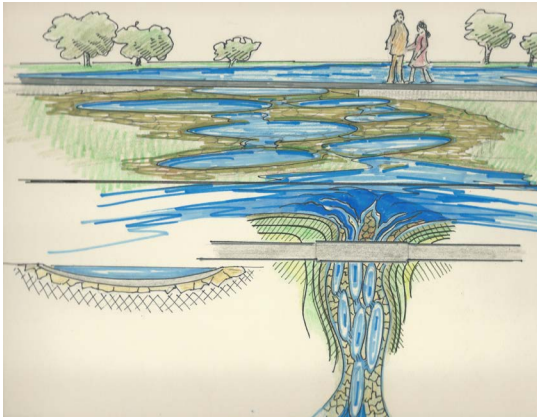

Dreiseitl Rainwater Sculpture, Herbert Dreiseitl
Ann Arbor, MI Pic: Huron River Watershed Council
RAINGARDEN FEATURE (BMP?)

Public Art Possibilities – Precedents:

PLEASE DON'T POLLUTE

DRAINS TO

MISSISSIPPI RIVER

Painted Stencil, Catch Basin Photo: City of Minneapolis
EDUCATIONAL COMPONENT TO gARTen

Town Hall Square, Hattersheim, Herbert Drieseitl , WATER FEATURES (Curfew Commons Site)

Public Art Possibilities – Precedents:

'Tanner Springs Park', Herbert Drieseitl, Portland, OR ARTIST DESIGNED SPACE

Urban Hydrology, Herbert Drieseitl, WATER FEATURE
(Curfew Commons Site)

'Waterworks Garden', Lorna Jordan (Curfew Commons)

'Reflecting Discs Spillway', Curfew Commons, Craig David