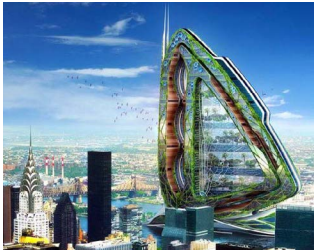

Public Art Possibilities – Precedents:

'Dragonfly Building', Inhabit.com
CONCEPTUAL FARM TOWER